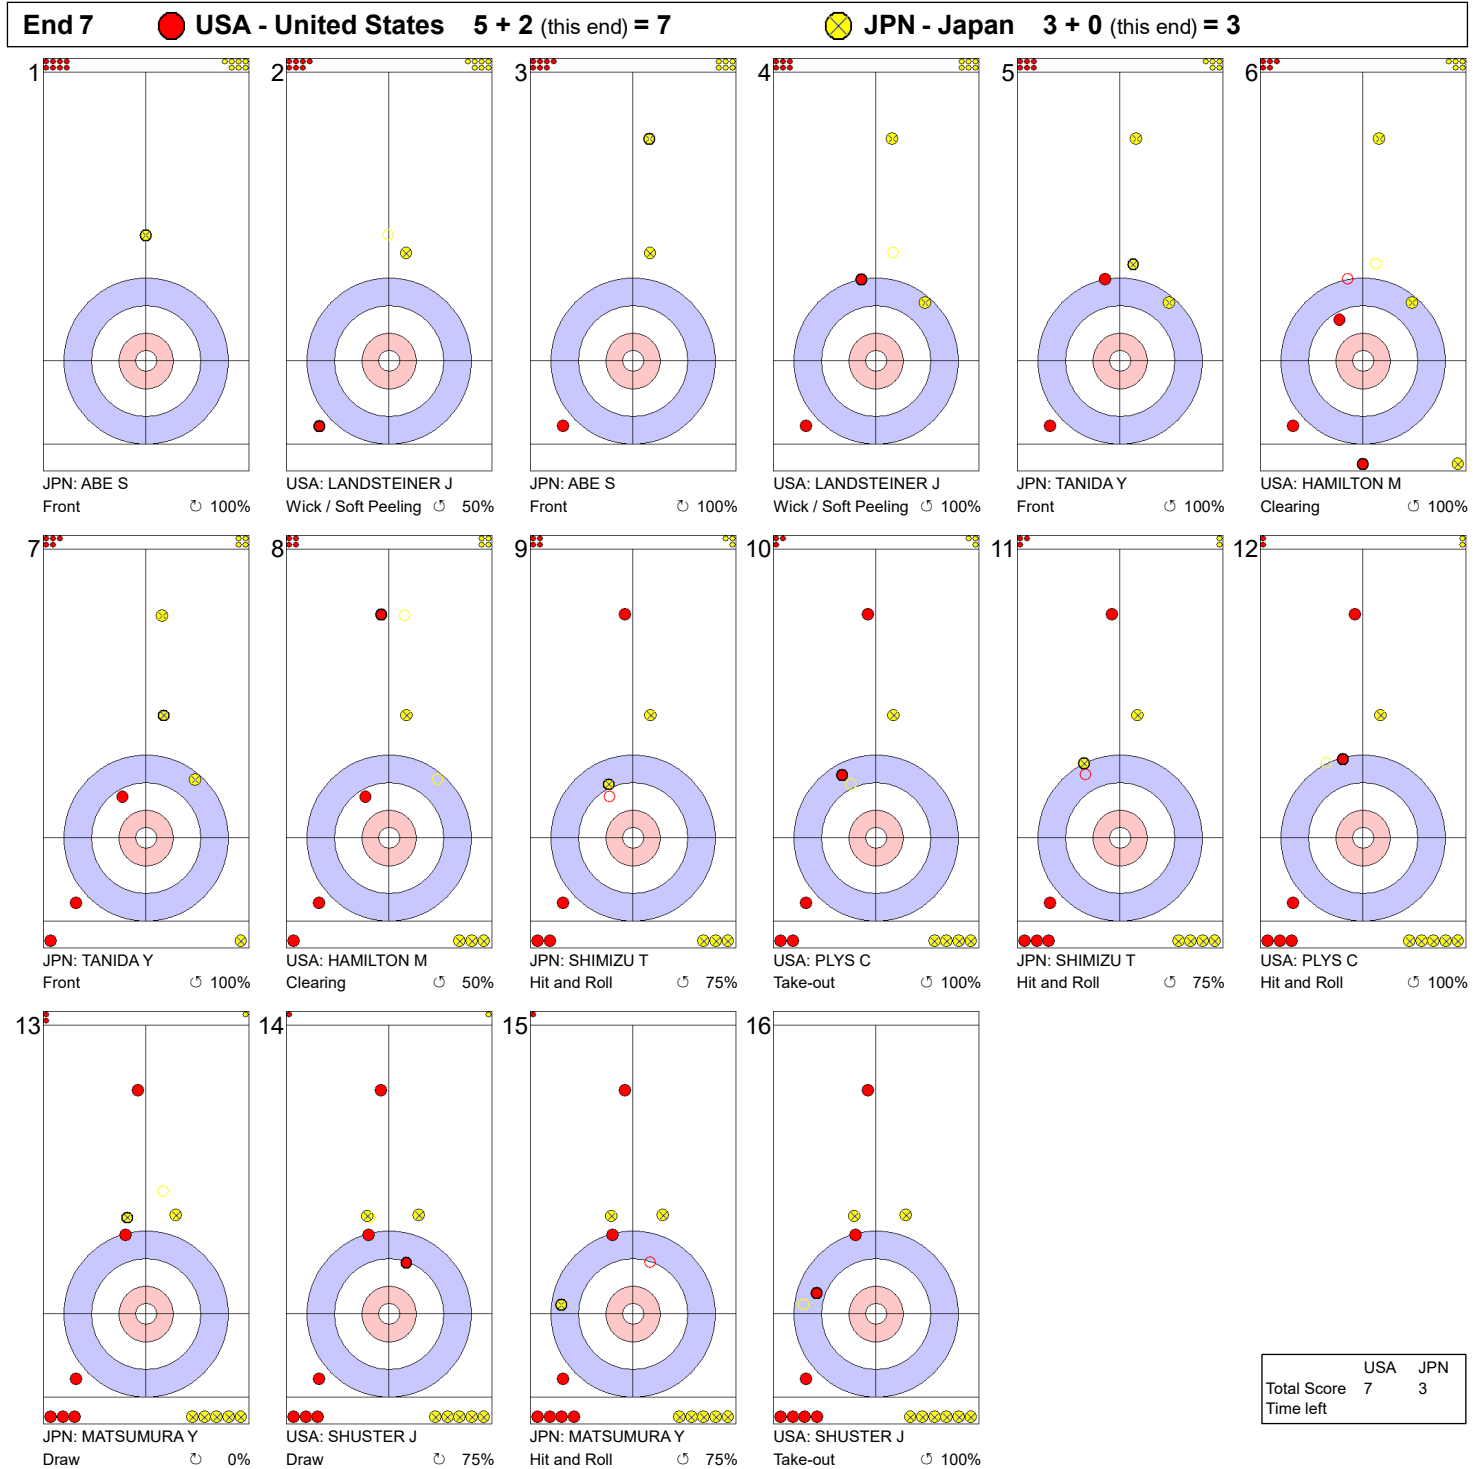

SUN 4 APR 2021
 Start Time 9:00

Round Robin Session 7 - Sheet D

Game - Shot by Shot

Legend:
 ↻ Clockwise ↺ Counter-clockwise - Not considered

SUN 4 APR 2021
 Start Time 9:00

Round Robin Session 7 - Sheet D

Game - Shot by Shot

End 6 ● USA - United States 5 + 0 (this end) = 5			⊗ JPN - Japan 2 + 1 (this end) = 3		
1		2		3	
4		5		6	
7		8		9	
10		11		12	
13		14		15	
16					

USA	JPN
Total Score	5 3
Time left	

Legend:
↻ Clockwise ↺ Counter-clockwise - Not considered

Game - Shot by Shot

End 8 ● **USA - United States** 7 + 0 (this end) = 7 ● **JPN - Japan** 3 + 2 (this end) = 5

Legend:
 ↻ Clockwise ↺ Counter-clockwise - Not considered

SUN 4 APR 2021
 Start Time 9:00

Round Robin Session 7 - Sheet D