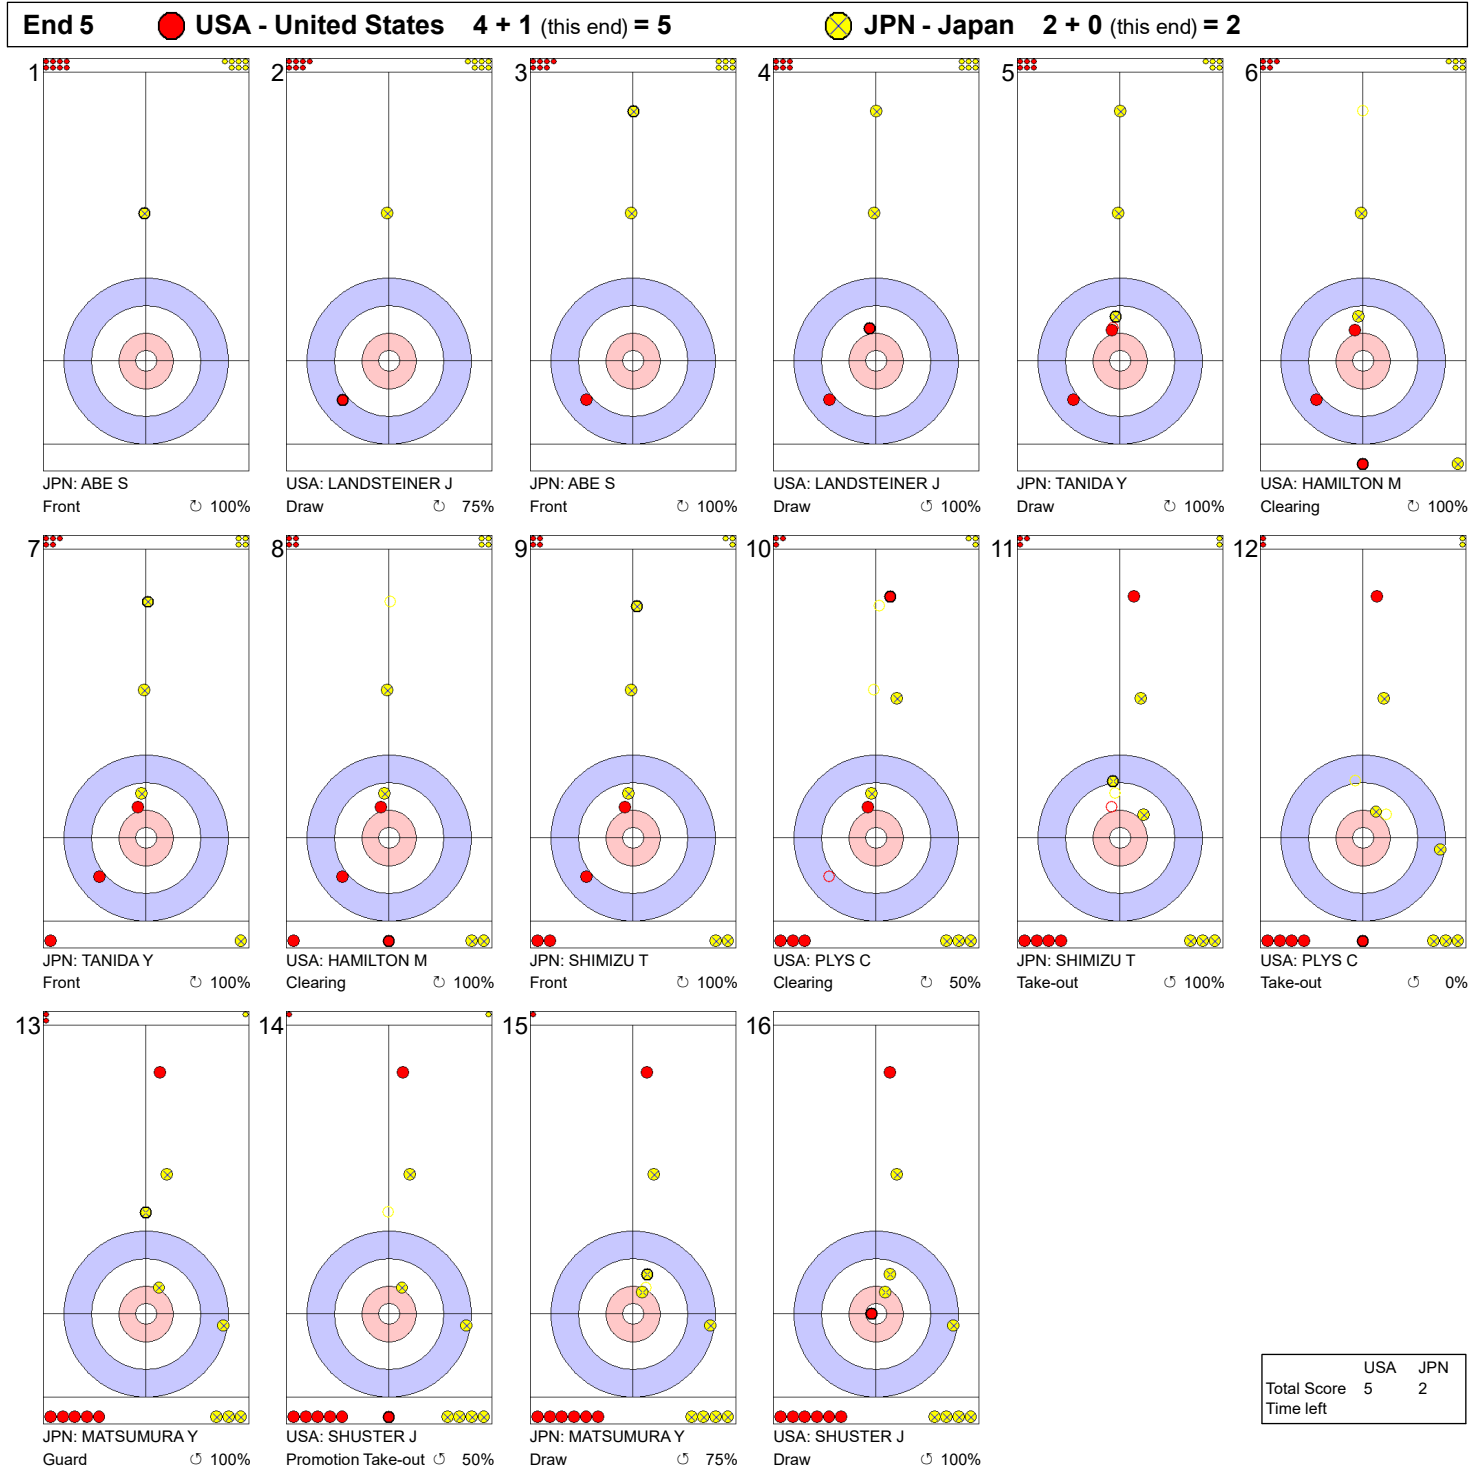

SUN 4 APR 2021
 Start Time 9:00

Round Robin Session 7 - Sheet D

Game - Shot by Shot

End 4 ● **USA - United States 4 + 0 (this end) = 4** ● **JPN - Japan 1 + 1 (this end) = 2**

Legend:
 ↻ Clockwise ↺ Counter-clockwise - Not considered

SUN 4 APR 2021
 Start Time 9:00

Round Robin Session 7 - Sheet D

Game - Shot by Shot

Legend:
 ↻ Clockwise ↺ Counter-clockwise - Not considered

SUN 4 APR 2021
 Start Time 9:00

Round Robin Session 7 - Sheet D

Game - Shot by Shot

End 6 ● USA - United States 5 + 0 (this end) = 5			⊗ JPN - Japan 2 + 1 (this end) = 3		
1		2		3	
4		5		6	
7		8		9	
10		11		12	
13		14		15	
16					

USA	JPN
Total Score	5 3
Time left	

Legend:
↻ Clockwise ↺ Counter-clockwise - Not considered