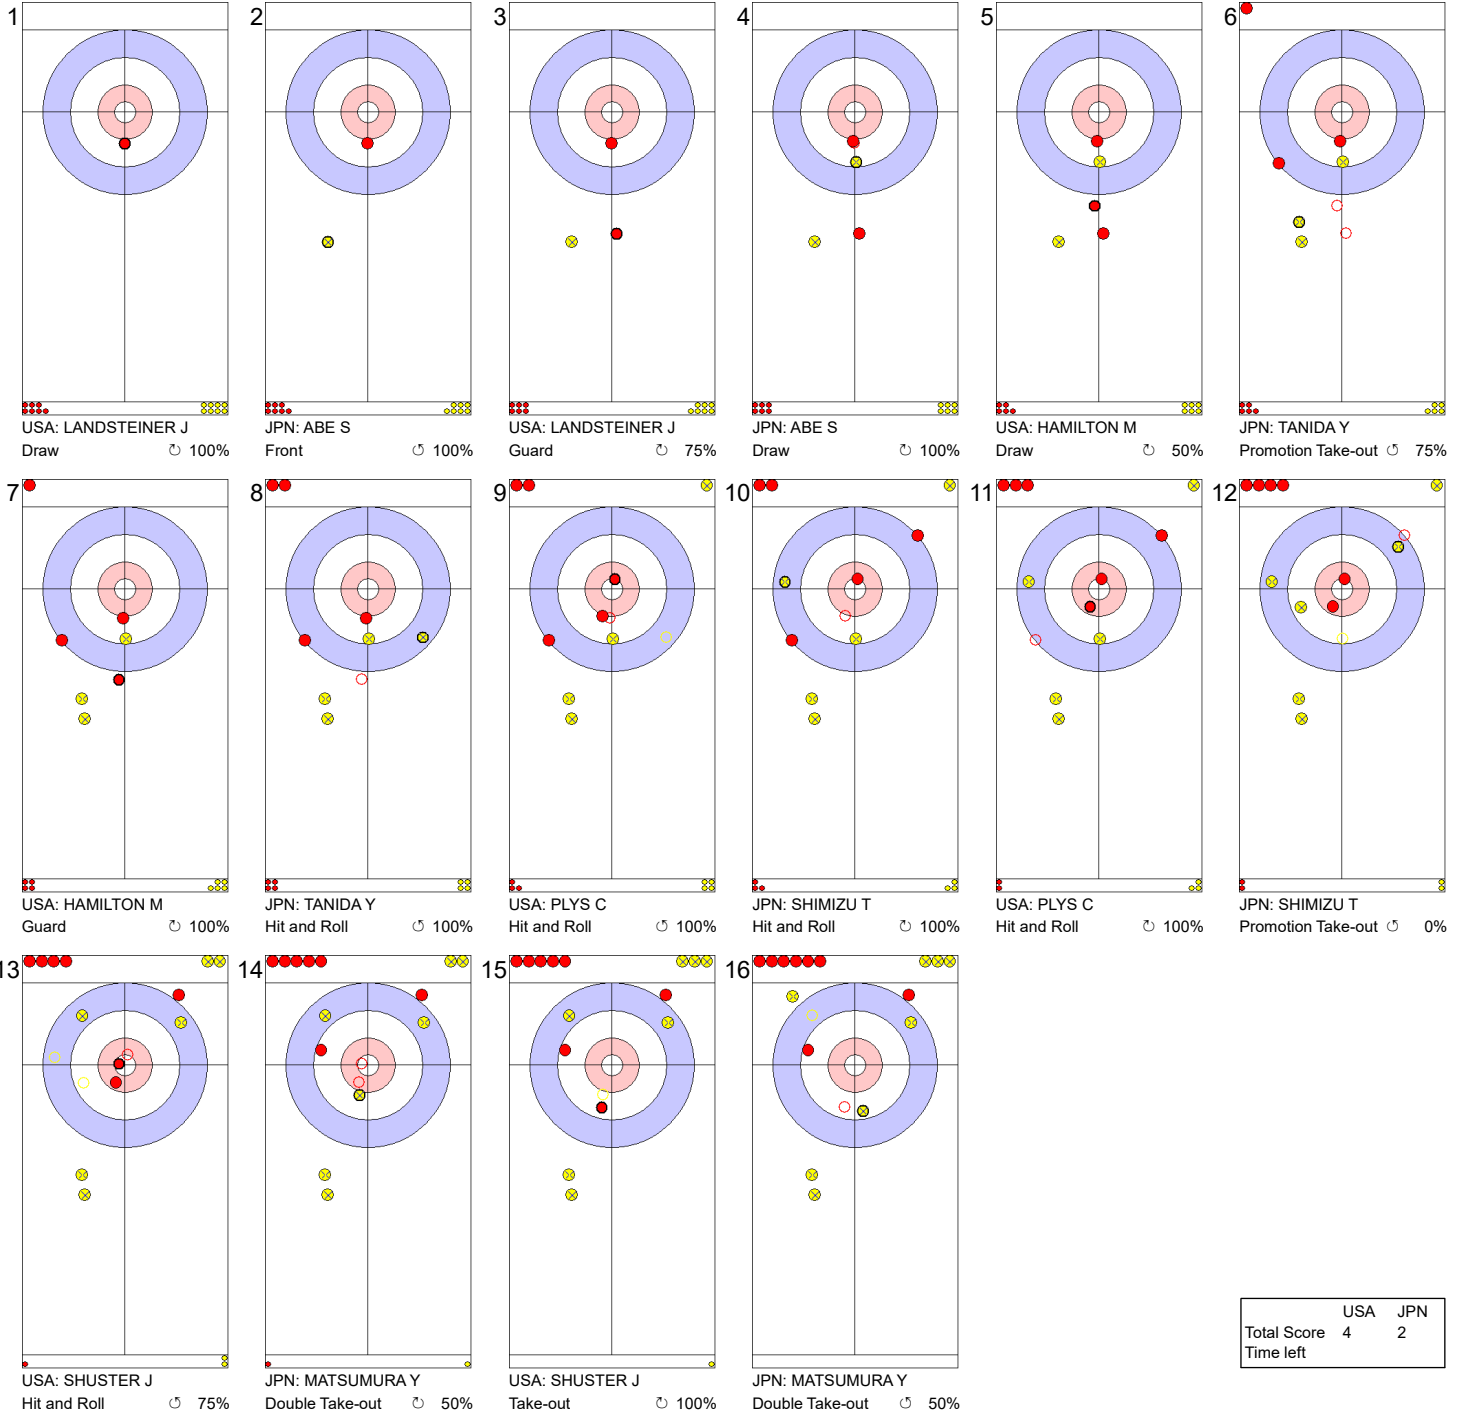

Game - Shot by Shot

Legend:
 ↻ Clockwise ↺ Counter-clockwise - Not considered

SUN 4 APR 2021
 Start Time 9:00

Round Robin Session 7 - Sheet D

Game - Shot by Shot

Legend:
 ↻ Clockwise ↺ Counter-clockwise - Not considered

SUN 4 APR 2021
 Start Time 9:00

Round Robin Session 7 - Sheet D

Game - Shot by Shot

End 4 ● **USA - United States 4 + 0 (this end) = 4** ● **JPN - Japan 1 + 1 (this end) = 2**

Legend:
 ↻ Clockwise ↺ Counter-clockwise - Not considered

SUN 4 APR 2021
 Start Time 9:00

Round Robin Session 7 - Sheet D

Game - Shot by Shot

Legend:
 ↻ Clockwise ↺ Counter-clockwise - Not considered

SUN 4 APR 2021
 Start Time 9:00

Round Robin Session 7 - Sheet D

Game - Shot by Shot

End 6 ● USA - United States 5 + 0 (this end) = 5			⊗ JPN - Japan 2 + 1 (this end) = 3		
1		2		3	
4		5		6	
7		8		9	
10		11		12	
13		14		15	
16					

USA	JPN
Total Score	5 3
Time left	

Legend:
↻ Clockwise ↺ Counter-clockwise - Not considered