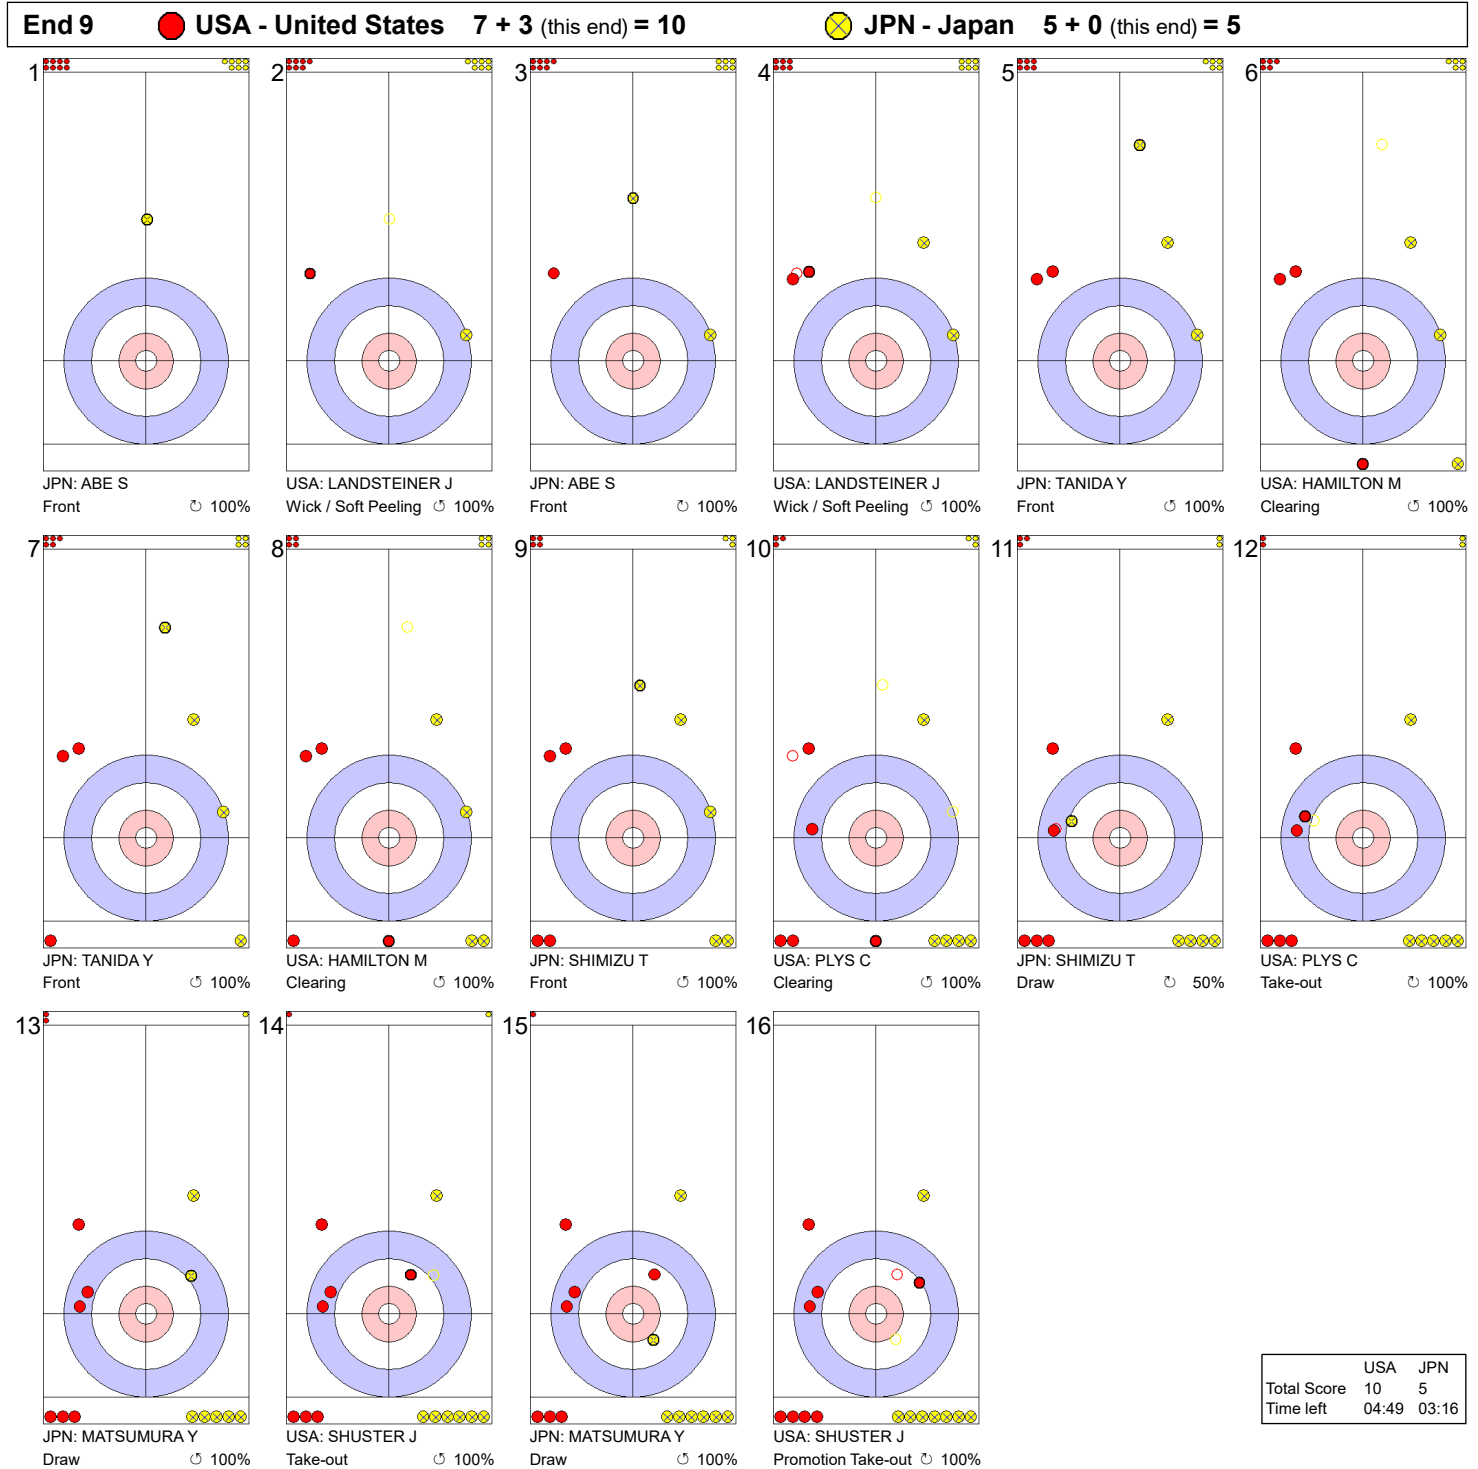

Game - Shot by Shot

End 6 ● USA - United States 5 + 0 (this end) = 5			⊗ JPN - Japan 2 + 1 (this end) = 3		
1		2		3	
4		5		6	
7		8		9	
10		11		12	
13		14		15	
16					

USA	JPN
Total Score	5 3
Time left	

Legend:
↻ Clockwise ↺ Counter-clockwise - Not considered

SUN 4 APR 2021
 Start Time 9:00

Round Robin Session 7 - Sheet D

Game - Shot by Shot

Legend:
 ↻ Clockwise ↺ Counter-clockwise - Not considered

SUN 4 APR 2021
 Start Time 9:00

Round Robin Session 7 - Sheet D

Game - Shot by Shot

End 8 ● **USA - United States** 7 + 0 (this end) = 7 ● **JPN - Japan** 3 + 2 (this end) = 5

Legend:
 ↻ Clockwise ↺ Counter-clockwise - Not considered

SUN 4 APR 2021
 Start Time 9:00

Round Robin Session 7 - Sheet D

Game - Shot by Shot

Legend:
 ↻ Clockwise ↺ Counter-clockwise - Not considered